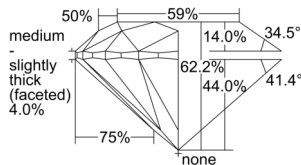

GIA®

FACSIMILE

GIA REPORT 6502477401

Verify this report at GIA.edu

GIA NATURAL DIAMOND DOSSIER®

September 25, 2024
GIA Report Number 6502477401
Shape and Cutting Style ..... Round Brilliant
Measurements ..... 4.70 - 4.73 x 2.93 mm

GRADING RESULTS

Carat Weight ..... 0.40 carat
Color Grade ..... F
Clarity Grade S11
Cut Grade ..... Excellent

ADDITIONAL GRADING INFORMATION

Polish ..... Excellent
Symmetry ..... Excellent
Fluorescence ..... None
Clarity Characteristics ..... Feather
Inscription(s): GIA 6502477401

PROPORTIONS

Profile to actual proportions

GRADING SCALES

GIA COLOR SCALE	GIA CLARITY SCALE	GIA CUT SCALE	
D	FLAWLESS	EXCELLENT	
E	INTERNALLY FLAWLESS		
F		VVS₁	VERY GOOD
G	VVS₂		
H	VS₁	GOOD	
I	VS₂		
J	S1₁	FAIR	
K	S1₂		
L	I₁	POOR	
M	I₂		
N	I₃		
O			
P			
Q			
R			
S			
T			
U			
V			
W			
X			
Y			
Z