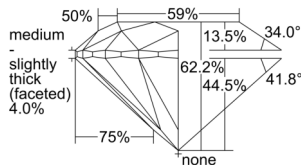

GIA®

FACSIMILE

GIA REPORT 6502478395

Verify this report at GIA.edu

GIA NATURAL DIAMOND DOSSIER®

September 23, 2024
GIA Report Number **6502478395**
Shape and Cutting Style ..... **Round Brilliant**
Measurements ..... **5.04 - 5.09 x 3.15 mm**

GRADING RESULTS

Carat Weight ..... **0.50 carat**
Color Grade ..... **J**
Clarity Grade **VS1**
Cut Grade ..... **Excellent**

ADDITIONAL GRADING INFORMATION

Polish ..... **Very Good**
Symmetry ..... **Very Good**
Fluorescence ..... **Faint**
Clarity Characteristics..... **Twining Wisp, Pinpoint, Cloud**
Inscription(s): **GIA 6502478395**

PROPORTIONS

Profile to actual proportions

GRADING SCALES

GIA COLOR SCALE	GIA CLARITY SCALE	GIA CUT SCALE	
D	FLAWLESS	EXCELLENT	
E	INTERNALLY FLAWLESS		
F		VVS₁	VERY GOOD
G	VVS₂		
H	VS₁	GOOD	
I	VS₂		
J	SI₁	FAIR	
K	SI₂		
L	I₁	POOR	
M	I₂		
N	I₃		
O			
P			
Q			
R			
S			
T			
U			
V			
W			
X			
Y			
Z