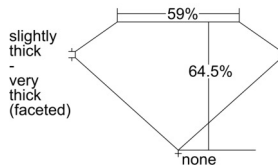

GIA®

FACSIMILE

GIA REPORT 6502478529

Verify this report at GIA.edu

GIA NATURAL DIAMOND DOSSIER®

September 26, 2024
GIA Report Number 6502478529
Shape and Cutting Style ..... Oval Brilliant
Measurements ..... 6.69 x 4.92 x 3.17 mm

GRADING RESULTS

Carat Weight ..... 0.70 carat
Color Grade ..... F
Clarity Grade SI1

ADDITIONAL GRADING INFORMATION

Polish ..... Excellent
Symmetry ..... Excellent
Fluorescence ..... Faint
Clarity Characteristics ..... Crystal, Feather
Inscription(s): GIA 6502478529

PROPORTIONS

Profile not to actual proportions

GRADING SCALES

GIA COLOR SCALE		GIA CLARITY SCALE	
COLORLESS	D	VERY VERY SLIGHTLY INCLUDED	FLAWLESS
	E		INTERNALLY FLAWLESS
	F		VVS₁
	G		VVS₂
	H		VS₁
	I		VS₂
	J		SI₁
	K		SI₂
	L		I₁
	M		I₂
NEAR COLORLESS	N	SLIGHTLY INCLUDED	I₃
	O		
	P		
	Q		
FAINT	R	INCLUDED	
	S		
	T		
	U		
VERT LIGHT	V		
	W		
	X		
	Y		
LIGHT	Z