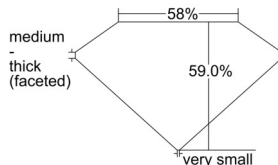

GIA®

FACSIMILE

GIA REPORT 6502478778

Verify this report at GIA.edu

GIA NATURAL DIAMOND DOSSIER®

September 25, 2024
GIA Report Number **6502478778**
Shape and Cutting Style ..... **Heart Brilliant**
Measurements ..... **5.88 x 6.61 x 3.90 mm**

GRADING RESULTS

Carat Weight ..... **0.90 carat**
Color Grade ..... **G**
Clarity Grade **S12**

ADDITIONAL GRADING INFORMATION

Polish ..... **Excellent**
Symmetry ..... **Very Good**
Fluorescence ..... **None**
Clarity Characteristics..... **Twinning Wisp**
Inscription(s): **GIA 6502478778**

PROPORTIONS

Profile not to actual proportions

GRADING SCALES

GIA COLOR SCALE		GIA CLARITY SCALE			
COLORLESS	D	VERY VERY SLIGHTLY INCLUDED	FLAWLESS		
	E		INTERNALLY FLAWLESS		
	F	VERY SLIGHTLY INCLUDED	VVS₁		
	G		VVS₂		
	H		VS₁		
	NEAR COLORLESS	I	SLIGHTLY INCLUDED	VS₂	
		J		S1₁	
		FAINT	K	INCLUDED	S1₂
			L		I₁
			M		I₂
VERT LIGHT			N	INCLUDED	I₃
	O				
	P				
	Q				
LIGHT	R				
	S				
	T				
	U				
	V				
	Z