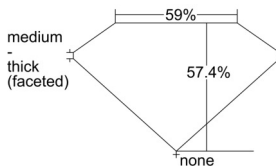

GIA®

FACSIMILE

GIA REPORT 6502478975

Verify this report at GIA.edu

GIA NATURAL DIAMOND DOSSIER®

September 25, 2024
GIA Report Number **6502478975**
Shape and Cutting Style ..... **Heart Brilliant**
Measurements ..... **4.99 x 5.81 x 3.33 mm**

GRADING RESULTS

Carat Weight ..... **0.55 carat**
Color Grade ..... **I**
Clarity Grade **VS1**

ADDITIONAL GRADING INFORMATION

Polish ..... **Excellent**
Symmetry ..... **Excellent**
Fluorescence ..... **None**
Clarity Characteristics ..... **Feather, Pinpoint**
Inscription(s): **GIA 6502478975**

PROPORTIONS

Profile not to actual proportions

GRADING SCALES

GIA COLOR SCALE		GIA CLARITY SCALE			
COLORLESS	D	VERY VERY SLIGHTLY INCLUDED	FLAWLESS		
	E		INTERNALLY FLAWLESS		
	F	VERY SLIGHTLY INCLUDED	VVS₁		
	G		VVS₂		
	H		VS₁		
	NEAR COLORLESS	I	SLIGHTLY INCLUDED	VS₂	
		J		SI₁	
		FAINT	K	INCLUDED	SI₂
			L		I₁
			M		I₂
VERT LIGHT			N	INCLUDED	I₃
			O		
			P		
	Q				
LIGHT	R				
	S				
	T				
	U				
	V				
	W				
	X				
	Y				
	Z