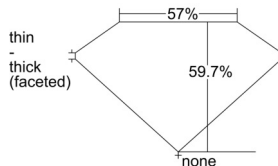

GIA®

FACSIMILE

GIA REPORT 6502479228

Verify this report at GIA.edu

GIA NATURAL DIAMOND DOSSIER®

September 24, 2024
GIA Report Number 6502479228
Shape and Cutting Style ..... Heart Brilliant
Measurements ..... 5.19 x 5.91 x 3.53 mm

GRADING RESULTS

Carat Weight ..... 0.62 carat
Color Grade L
Clarity Grade VVS2

ADDITIONAL GRADING INFORMATION

Polish ..... Excellent
Symmetry ..... Very Good
Fluorescence ..... Faint
Clarity Characteristics ..... Pinpoint
Inscription(s): GIA 6502479228

PROPORTIONS

Profile not to actual proportions

GRADING SCALES

GIA COLOR SCALE		GIA CLARITY SCALE			
COLORLESS	D	VERY VERY SLIGHTLY INCLUDED	FLAWLESS		
	E		INTERNALLY FLAWLESS		
	F	VERY SLIGHTLY INCLUDED	VVS₁		
	G		VVS₂		
	H		VS₁		
	NEAR COLORLESS	I	SLIGHTLY INCLUDED	VS₂	
		J		SI₁	
		FAINT	K	INCLUDED	SI₂
			L		I₁
			M		I₂
VERTILIGHT	N	LIGHT	I₃		
	O				
	P				
	Q				
	R