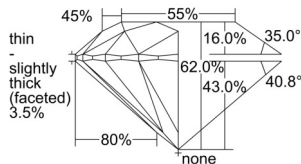

GIA®

FACSIMILE

GIA REPORT 6502481284

Verify this report at GIA.edu

GIA NATURAL DIAMOND DOSSIER®

September 23, 2024
GIA Report Number **6502481284**
Shape and Cutting Style ..... **Round Brilliant**
Measurements ..... **5.07 - 5.12 x 3.16 mm**

GRADING RESULTS

Carat Weight ..... **0.50 carat**
Color Grade ..... **G**
Clarity Grade **S11**
Cut Grade ..... **Excellent**

ADDITIONAL GRADING INFORMATION

Polish ..... **Very Good**
Symmetry ..... **Excellent**
Fluorescence ..... **None**
Clarity Characteristics ..... **Crystal, Cloud, Feather**
Inscription(s): **GIA 6502481284**

PROPORTIONS

Profile to actual proportions