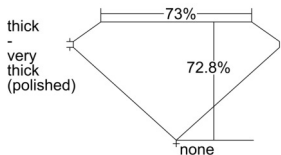

GIA®

FACSIMILE

GIA REPORT 6502486668

Verify this report at GIA.edu

GIA NATURAL DIAMOND DOSSIER®

September 24, 2024
GIA Report Number 6502486668
Shape and Cutting Style ..... Square Modified Brilliant
Measurements ..... 4.83 x 4.83 x 3.51 mm

GRADING RESULTS

Carat Weight ..... 0.72 carat
Color Grade ..... K
Clarity Grade VS2

ADDITIONAL GRADING INFORMATION

Polish ..... Excellent
Symmetry ..... Very Good
Fluorescence ..... None
Clarity Characteristics ..... Cloud, Crystal, Feather
Inscription(s): GIA 6502486668

PROPORTIONS

Profile not to actual proportions

GRADING SCALES

GIA COLOR SCALE		GIA CLARITY SCALE			
COLORLESS	D	VERY VERY SLIGHTLY INCLUDED	FLAWLESS		
	E		INTERNALLY FLAWLESS		
	F		VVS₁		
	NEAR COLORLESS	G	VERY SLIGHTLY INCLUDED	VVS₂	
		H		VS₁	
		I	SLIGHTLY INCLUDED	VS₂	
		J		SI₁	
		K		SI₂	
	FAINT	L	INCLUDED	I₁	
		M		I₂	
N		I₃			
VERT LIGHT		O		LIGHT	
		P			
		Q			
		R			
	S				
	T				
	U				
	V				
	W				
	X				
Y					
Z