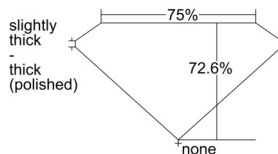

GIA®

FACSIMILE

GIA REPORT 6502486690

Verify this report at GIA.edu

GIA NATURAL DIAMOND DOSSIER®

September 24, 2024
GIA Report Number 6502486690
Shape and Cutting Style ..... Square Modified Brilliant
Measurements ..... 4.51 x 4.43 x 3.21 mm

GRADING RESULTS

Carat Weight ..... 0.53 carat
Color Grade ..... K
Clarity Grade VVS1

ADDITIONAL GRADING INFORMATION

Polish ..... Excellent
Symmetry ..... Excellent
Fluorescence ..... Faint
Clarity Characteristics ..... Pinpoint, Cavity, Feather
Inscription(s): GIA 6502486690

PROPORTIONS

Profile not to actual proportions

GRADING SCALES

GIA COLOR SCALE		GIA CLARITY SCALE			
COLORLESS	D	VERY VERY SLIGHTLY INCLUDED	FLAWLESS		
	E		INTERNALLY FLAWLESS		
	F	VERY SLIGHTLY INCLUDED	VVS₁		
	G		VVS₂		
	H		VS₁		
	NEAR COLORLESS	I	SLIGHTLY INCLUDED	VS₂	
		J		SI₁	
		FAINT	K	INCLUDED	SI₂
			L		I₁
			M		I₂
VERT LIGHT	N	LIGHT	I₃		
	O				
	P				
	Q				
	R