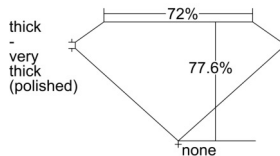

GIA®

FACSIMILE

GIA REPORT 6502487859

Verify this report at GIA.edu

GIA NATURAL DIAMOND DOSSIER®

September 25, 2024
GIA Report Number 6502487859
Shape and Cutting Style ..... Square Modified Brilliant
Measurements ..... 5.32 x 5.05 x 3.92 mm

GRADING RESULTS

Carat Weight ..... 0.90 carat
Color Grade ..... E
Clarity Grade SI2

ADDITIONAL GRADING INFORMATION

Polish ..... Excellent
Symmetry ..... Very Good
Fluorescence ..... None
Clarity Characteristics ..... Crystal, Cloud
Inscription(s): GIA 6502487859

PROPORTIONS

Profile not to actual proportions

GRADING SCALES

GIA COLOR SCALE		GIA CLARITY SCALE	
COLORLESS	D	VERY VERY SLIGHTLY INCLUDED	FLAWLESS
	E		INTERNALLY FLAWLESS
	F		VVS₁
	G		VVS₂
	H		VS₁
	I		VS₂
	J		SI₁
	K		SI₂
	L		I₁
	M		I₂
NEAR COLORLESS	N	SLIGHTLY INCLUDED	I₃
	O		
	P		
	Q		
FAINT	R	INCLUDED	
	S		
	T		
	U		
VERY LIGHT	V		
	W		
	X		
	Y		
LIGHT	Z