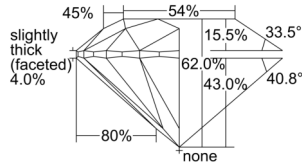

GIA®

FACSIMILE

GIA REPORT 6502490241

Verify this report at GIA.edu

GIA NATURAL DIAMOND DOSSIER®

September 25, 2024
GIA Report Number 6502490241
Shape and Cutting Style ..... Round Brilliant
Measurements ..... 5.93 - 5.95 x 3.69 mm

GRADING RESULTS

Carat Weight ..... 0.80 carat
Color Grade ..... K, Faint Brown
Clarity Grade VS1
Cut Grade ..... Excellent

ADDITIONAL GRADING INFORMATION

Polish ..... Excellent
Symmetry ..... Excellent
Fluorescence ..... None
Clarity Characteristics..... Crystal, Feather, Needle, Pinpoint
Inscription(s): GIA 6502490241

PROPORTIONS

Profile to actual proportions