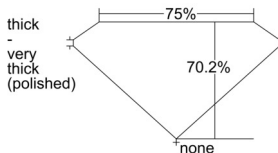

GIA®

FACSIMILE

GIA REPORT 6502490874

Verify this report at GIA.edu

GIA NATURAL DIAMOND DOSSIER®

September 24, 2024
GIA Report Number **6502490874**
Shape and Cutting Style ..... **Square Modified Brilliant**
Measurements ..... **4.40 x 4.40 x 3.09 mm**

GRADING RESULTS

Carat Weight ..... **0.52 carat**
Color Grade ..... **G**
Clarity Grade **VVS1**

ADDITIONAL GRADING INFORMATION

Polish ..... **Excellent**
Symmetry ..... **Excellent**
Fluorescence ..... **None**
Clarity Characteristics ..... **Feather**
Inscription(s): GIA 6502490874

PROPORTIONS

Profile not to actual proportions

GRADING SCALES

GIA COLOR SCALE		GIA CLARITY SCALE			
COLORLESS	D	VERY VERY SLIGHTLY INCLUDED	FLAWLESS		
	E		INTERNALLY FLAWLESS		
	F	VERY SLIGHTLY INCLUDED	VVS₁		
	G		VVS₂		
	H		VS₁		
	NEAR COLORLESS	I	SLIGHTLY INCLUDED	VS₂	
		J		SI₁	
		FAINT	K	INCLUDED	SI₂
			L		I₁
			M		I₂
VERT LIGHT	N	LIGHT	I₃		
	O				
	P				
	Q				
	R				
	S				
	T