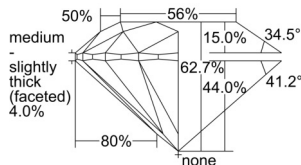

GIA®

FACSIMILE

GIA NATURAL DIAMOND DOSSIER®

September 24, 2024

GIA Report Number 6502490947

Shape and Cutting Style ..... Round Brilliant

Measurements ..... 5.73 - 5.75 x 3.60 mm

GRADING RESULTS

Carat Weight ..... 0.72 carat

Color Grade ..... D

Clarity Grade SI2

Cut Grade ..... Excellent

ADDITIONAL GRADING INFORMATION

Polish ..... Excellent

Symmetry ..... Excellent

Fluorescence ..... None

Clarity Characteristics ..... Crystal, Cloud, Feather

Inscription(s): GIA 6502490947

GIA REPORT 6502490947

Verify this report at GIA.edu

PROPORTIONS

Profile to actual proportions