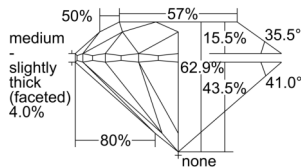

GIA®

FACSIMILE

GIA REPORT 6502492854

Verify this report at GIA.edu

GIA NATURAL DIAMOND DOSSIER®

September 25, 2024
GIA Report Number 6502492854
Shape and Cutting Style ..... Round Brilliant
Measurements ..... 4.08 - 4.10 x 2.57 mm

GRADING RESULTS

Carat Weight ..... 0.26 carat
Color Grade ..... F
Clarity Grade VS1
Cut Grade ..... Excellent

ADDITIONAL GRADING INFORMATION

Polish ..... Excellent
Symmetry ..... Excellent
Fluorescence ..... None
Clarity Characteristics ..... Cloud, Needle
Inscription(s): GIA 6502492854

PROPORTIONS

Profile to actual proportions

GRADING SCALES

GIA COLOR SCALE		GIA CLARITY SCALE		GIA CUT SCALE		
COLORLESS	D	VERY VERY SLIGHTLY INCLUDED	FLAWLESS	EXCELLENT		
	E		INTERNALLY FLAWLESS			
	F		VVS₁			
	G		VVS₂			
	NEAR COLORLESS	H	VERY SLIGHTLY INCLUDED	VS₁	VERY GOOD	
		I		VS₂		
		FAINT	J	SLIGHTLY INCLUDED	SI₁	FAIR
			K		SI₂	
	L		I₁			
	VERY LIGHT		M	INCLUDED	I₂	POOR
N			I₃			
O						
P						
LIGHT	Q					
	R					
	S					
	T					
	U					
	V					
	W					
	X					
	Y					
	Z