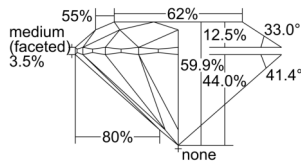

GIA®

FACSIMILE

GIA REPORT 6502493316

Verify this report at GIA.edu

GIA NATURAL DIAMOND DOSSIER®

September 26, 2024
GIA Report Number 6502493316
Shape and Cutting Style ..... Round Brilliant
Measurements ..... 4.82 - 4.85 x 2.90 mm

GRADING RESULTS

Carat Weight ..... 0.41 carat
Color Grade ..... G
Clarity Grade VS1
Cut Grade ..... Excellent

ADDITIONAL GRADING INFORMATION

Polish ..... Excellent
Symmetry ..... Excellent
Fluorescence ..... None
Clarity Characteristics ..... Cloud, Needle, Pinpoint
Inscription(s): GIA 6502493316

PROPORTIONS

Profile to actual proportions

GRADING SCALES

GIA COLOR SCALE	GIA CLARITY SCALE	GIA CUT SCALE	
D	FLAWLESS	EXCELLENT	
E	INTERNALLY FLAWLESS		
F		VVS₁	VERY GOOD
G	VVS₂		
H	VS₁	GOOD	
I	VS₂		
J	SI₁	FAIR	
K	SI₂		
L	I₁	POOR	
M	I₂		
N	I₃		
O			
P			
Q			
R			
S			
T			
U			
V			
W			
X			
Y			
Z