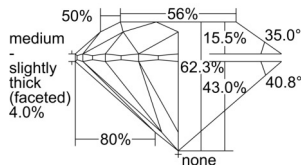

GIA®

FACSIMILE

GIA REPORT 6502493754

Verify this report at GIA.edu

GIA NATURAL DIAMOND DOSSIER®

September 25, 2024
GIA Report Number 6502493754
Shape and Cutting Style ..... Round Brilliant
Measurements ..... 4.41 - 4.44 x 2.76 mm

GRADING RESULTS

Carat Weight ..... 0.33 carat
Color Grade ..... E
Clarity Grade S11
Cut Grade ..... Excellent

ADDITIONAL GRADING INFORMATION

Polish ..... Excellent
Symmetry ..... Excellent
Fluorescence ..... None
Clarity Characteristics ..... Crystal
Inscription(s): GIA 6502493754

PROPORTIONS

Profile to actual proportions

GRADING SCALES

GIA COLOR SCALE	GIA CLARITY SCALE	GIA CUT SCALE	
D	FLAWLESS	EXCELLENT	
E	INTERNALLY FLAWLESS		
F		VVS₁	VERY GOOD
G	VVS₂		
H	VS₁	GOOD	
I	VS₂		
J	S1₁	FAIR	
K	S1₂		
L	I₁	POOR	
M	I₂		
N	I₃		
O			
P			
Q			
R			
S			
T			
U			
V			
W			
X			
Y			
Z