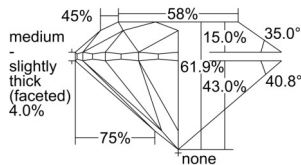

GIA®

FACSIMILE

GIA REPORT 6502494049

Verify this report at GIA.edu

GIA NATURAL DIAMOND DOSSIER®

September 25, 2024
GIA Report Number 6502494049
Shape and Cutting Style ..... Round Brilliant
Measurements ..... 4.29 - 4.31 x 2.66 mm

GRADING RESULTS

Carat Weight ..... 0.30 carat
Color Grade ..... F
Clarity Grade S11
Cut Grade ..... Excellent

ADDITIONAL GRADING INFORMATION

Polish ..... Excellent
Symmetry ..... Excellent
Fluorescence ..... None
Clarity Characteristics ..... Cloud
Inscription(s): GIA 6502494049

PROPORTIONS

Profile to actual proportions

GRADING SCALES

GIA COLOR SCALE	GIA CLARITY SCALE	GIA CUT SCALE	
D	FLAWLESS	EXCELLENT	
E	INTERNALLY FLAWLESS		
F		VVS₁	VERY GOOD
G	VVS₂		
H	VS₁	GOOD	
I	VS₂		
J	S1₁	FAIR	
K	S1₂		
L	I₁	POOR	
M	I₂		
N	I₃		
O			
P			
Q			
R			
S			
T			
U			
V			
W			
X			
Y			
Z