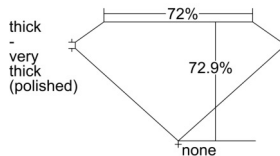

GIA®

FACSIMILE

GIA REPORT 6502494644

Verify this report at GIA.edu

GIA NATURAL DIAMOND DOSSIER®

September 25, 2024
GIA Report Number 6502494644
Shape and Cutting Style ..... Square Modified Brilliant
Measurements ..... 4.77 x 4.76 x 3.47 mm

GRADING RESULTS

Carat Weight ..... 0.71 carat
Color Grade ..... H
Clarity Grade VS1

ADDITIONAL GRADING INFORMATION

Polish ..... Excellent
Symmetry ..... Excellent
Fluorescence ..... None
Clarity Characteristics ..... Crystal, Pinpoint
Inscription(s): GIA 6502494644

PROPORTIONS

Profile not to actual proportions

GRADING SCALES

GIA COLOR SCALE		GIA CLARITY SCALE			
COLORLESS	D	VERY VERY SLIGHTLY INCLUDED	FLAWLESS		
	E		INTERNALLY FLAWLESS		
	F		VVS₁		
	G		VVS₂		
	NEAR COLORLESS	H	VERY SLIGHTLY INCLUDED	VS₁	
		I		VS₂	
		FAINT	J	SLIGHTLY INCLUDED	I₁
			K		I₂
	L		I₃		
	M				
N					
O					
VERT LIGHT	P	INCLUDED			
	Q				
	R				
	S				
	T				
	U				
	V				
	W				
LIGHT	X				
	Y				
	Z