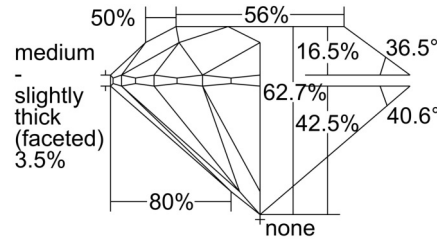

**GIA NATURAL DIAMOND GRADING REPORT**

September 25, 2024

GIA Report Number ..... 6502495347

Shape and Cutting Style ..... Round Brilliant

Measurements ..... 7.26 - 7.31 x 4.57 mm

**GRADING RESULTS**

Carat Weight ..... 1.51 carat

**Comments:** Clouds are not shown. Pinpoints are not shown.

**PROPORTIONS**

Profile to actual proportions

**CLARITY CHARACTERISTICS**

**KEY TO SYMBOLS\***

- Crystal
- △ Natural
- ~ Feather
- ∖ Needle
- ∩ Indented Natural

\* Red symbols denote internal characteristics (inclusions). Green or black symbols denote external characteristics (blemishes). Diagram is an approximate representation of the diamond, and symbols shown indicate type, position, and approximate size of clarity characteristics. All clarity characteristics may not be shown. Details of finish are not shown.