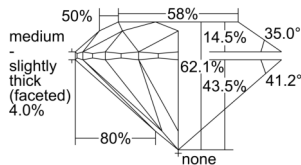

GIA®

FACSIMILE

GIA REPORT 6502499549

Verify this report at GIA.edu

GIA NATURAL DIAMOND DOSSIER®

September 25, 2024
GIA Report Number 6502499549
Shape and Cutting Style ..... Round Brilliant
Measurements ..... 5.94 - 5.97 x 3.70 mm

GRADING RESULTS

Carat Weight ..... 0.81 carat
Color Grade ..... H
Clarity Grade VS2
Cut Grade ..... Excellent

ADDITIONAL GRADING INFORMATION

Polish ..... Excellent
Symmetry ..... Excellent
Fluorescence ..... None
Clarity Characteristics ..... Crystal, Needle
Inscription(s): GIA 6502499549

PROPORTIONS

Profile to actual proportions

GRADING SCALES

GIA COLOR SCALE	GIA CLARITY SCALE	GIA CUT SCALE	
D	FLAWLESS	EXCELLENT	
E	INTERNALLY FLAWLESS		
F		VVS₁	VERY GOOD
G	VVS₂		
H	VS₁	GOOD	
I	VS₂		
J	SI₁	FAIR	
K	SI₂		
L	I₁	POOR	
M	I₂		
N	I₃		
O			
P			
Q			
R			
S			
T			
U			
V			
W			
X			
Y			
Z