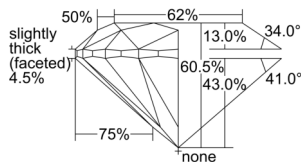

GIA®

FACSIMILE

GIA REPORT 6502504535

Verify this report at GIA.edu

GIA NATURAL DIAMOND DOSSIER®

September 25, 2024
GIA Report Number 6502504535
Shape and Cutting Style ..... Round Brilliant
Measurements ..... 5.08 - 5.10 x 3.08 mm

GRADING RESULTS

Carat Weight ..... 0.50 carat
Color Grade ..... G
Clarity Grade VS1
Cut Grade ..... Excellent

ADDITIONAL GRADING INFORMATION

Polish ..... Excellent
Symmetry ..... Excellent
Fluorescence ..... Faint
Clarity Characteristics..... Crystal, Pinpoint
Inscription(s): GIA 6502504535

PROPORTIONS

Profile to actual proportions

GRADING SCALES

GIA COLOR SCALE	GIA CLARITY SCALE	GIA CUT SCALE	
D	FLAWLESS	EXCELLENT	
E	INTERNALLY FLAWLESS		
F		VVS₁	VERY GOOD
G	VVS₂		
H	VS₁	GOOD	
I	VS₂		
J	SI₁	FAIR	
K	SI₂		
L	I₁	POOR	
M	I₂		
N	I₃		
O			
P			
Q			
R			
S			
T			
U			
V			
W			
X			
Y			
Z