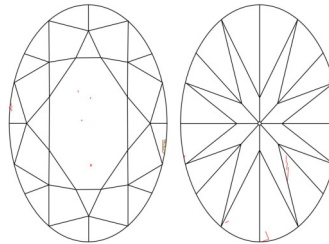

GIA NATURAL DIAMOND GRADING REPORT

September 27, 2024

GIA Report Number 6502506591

Shape and Cutting Style Oval Brilliant

Measurements 8.47 x 6.12 x 3.84 mm

GRADING RESULTS

Carat Weight 1.30 carat

Color Grade I

PROPORTIONS

Profile not to actual proportions

CLARITY CHARACTERISTICS

KEY TO SYMBOLS*

-  Feather
-  Crystal
-  Cloud
-  Cavity
-  Needle
-  Pinpoint

* Red symbols denote internal characteristics (inclusions). Green or black symbols denote external characteristics (blemishes). Diagram is an approximate representation of the diamond, and symbols shown indicate type, position, and approximate size of clarity characteristics. All clarity characteristics may not be shown. Details of finish are not shown.