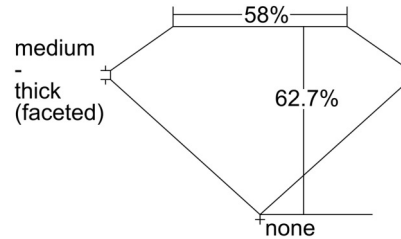

GIA NATURAL DIAMOND GRADING REPORT

September 27, 2024

GIA Report Number 6502506591

Shape and Cutting Style Oval Brilliant

Measurements 8.47 x 6.12 x 3.84 mm

GRADING RESULTS

Carat Weight 1.30 carat

Color Grade I

PROPORTIONS

Profile not to actual proportions

CLARITY CHARACTERISTICS

KEY TO SYMBOLS*

-  Feather
-  Crystal
-  Cloud
-  Cavity
-  Needle
-  Pinpoint

* Red symbols denote internal characteristics (inclusions). Green or black symbols denote external characteristics (blemishes). Diagram is an approximate representation of the diamond, and symbols shown indicate type, position, and approximate size of clarity characteristics. All clarity characteristics may not be shown. Details of finish are not shown.