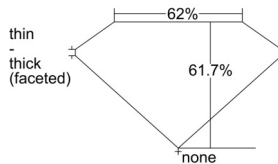

GIA®

FACSIMILE

GIA REPORT 6502511340

Verify this report at GIA.edu

GIA NATURAL DIAMOND DOSSIER®

September 26, 2024
GIA Report Number 6502511340
Shape and Cutting Style ..... Oval Brilliant
Measurements ..... 6.97 x 4.74 x 2.92 mm

GRADING RESULTS

Carat Weight ..... 0.60 carat
Color Grade ..... E
Clarity Grade VVS1

ADDITIONAL GRADING INFORMATION

Polish ..... Very Good
Symmetry ..... Very Good
Fluorescence ..... None
Clarity Characteristics ..... Pinpoint, Cavity, Feather
Inscription(s): GIA 6502511340

PROPORTIONS

Profile not to actual proportions

GRADING SCALES

GIA COLOR SCALE		GIA CLARITY SCALE	
COLORLESS	D	VERY VERY SLIGHTLY INCLUDED	FLAWLESS
	E		INTERNALLY FLAWLESS
	F		VVS₁
	G		VVS₂
	H		VS₁
	I		VS₂
	J		SI₁
	K		SI₂
	L		I₁
	M		I₂
NEAR COLORLESS	N	SLIGHTLY INCLUDED	I₃
	O		
	P		
	Q		
FAINT	R		
	S		
	T		
	U		
VERT LIGHT	V		
	W		
	X		
	Y		
LIGHT	Z