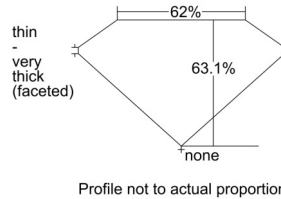

GIA®

FACSIMILE

GIA REPORT 6502511741

Verify this report at GIA.edu

GIA NATURAL DIAMOND DOSSIER®

September 26, 2024
GIA Report Number 6502511741
Shape and Cutting Style ..... Oval Brilliant
Measurements ..... 6.61 x 4.39 x 2.77 mm

GRADING RESULTS

Carat Weight ..... 0.50 carat
Color Grade ..... E
Clarity Grade S11

ADDITIONAL GRADING INFORMATION

Polish ..... Excellent
Symmetry ..... Very Good
Fluorescence ..... None
Clarity Characteristics ..... Feather
Inscription(s): GIA 6502511741

PROPORTIONS

GRADING SCALES

GIA COLOR SCALE		GIA CLARITY SCALE			
COLORLESS	D	VERY VERY SLIGHTLY INCLUDED	FLAWLESS		
	E		INTERNALLY FLAWLESS		
	F	VERY SLIGHTLY INCLUDED	VVS₁		
	G		VVS₂		
	H		VS₁		
	NEAR COLORLESS	I	SLIGHTLY INCLUDED	VS₂	
		J		S1₁	
		FAINT	K	INCLUDED	S1₂
			L		I₁
			M		I₂
VERT LIGHT	N	LIGHT	I₃		
	O				
	P				
	Q				
	R				
	S				
	T				
LIGHT	U				
	V				
	W				
	X				
Y					
Z