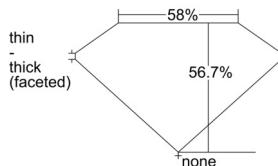

GIA®

FACSIMILE

GIA REPORT 6502512741

Verify this report at GIA.edu

GIA NATURAL DIAMOND DOSSIER®

September 26, 2024
GIA Report Number 6502512741
Shape and Cutting Style ..... Heart Brilliant
Measurements ..... 5.29 x 5.96 x 3.38 mm

GRADING RESULTS

Carat Weight ..... 0.62 carat
Color Grade ..... E
Clarity Grade SI1

ADDITIONAL GRADING INFORMATION

Polish ..... Excellent
Symmetry ..... Excellent
Fluorescence ..... None
Clarity Characteristics ..... Cloud, Crystal, Feather
Inscription(s): GIA 6502512741

PROPORTIONS

Profile not to actual proportions

GRADING SCALES

GIA COLOR SCALE		GIA CLARITY SCALE			
COLORLESS	D	VERY VERY SLIGHTLY INCLUDED	FLAWLESS		
	E		INTERNALLY FLAWLESS		
	F	VERY SLIGHTLY INCLUDED	VVS₁		
	G		VVS₂		
	H		VS₁		
	NEAR COLORLESS	I	SLIGHTLY INCLUDED	VS₂	
		J		SI₁	
		FAINT	K	INCLUDED	SI₂
			L		I₁
			M		I₂
VERT LIGHT	N	INCLUDED	I₃		
	O				
	P				
	Q				
	R				
LIGHT	S				
	T				
	U				
	V				
	W				
X					
Y					
Z