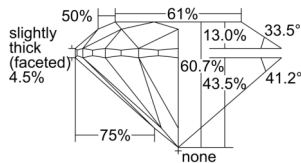

GIA®

FACSIMILE

GIA REPORT 6502515258

Verify this report at GIA.edu

GIA NATURAL DIAMOND DOSSIER®

September 27, 2024
GIA Report Number 6502515258
Shape and Cutting Style ..... Round Brilliant
Measurements ..... 4.00 - 4.02 x 2.44 mm

GRADING RESULTS

Carat Weight ..... 0.24 carat
Color Grade ..... D
Clarity Grade VS2
Cut Grade ..... Excellent

ADDITIONAL GRADING INFORMATION

Polish ..... Excellent
Symmetry ..... Excellent
Fluorescence ..... None
Clarity Characteristics ..... Crystal, Cloud
Inscription(s): GIA 6502515258

PROPORTIONS

Profile to actual proportions