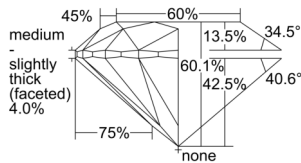

GIA®

FACSIMILE

GIA REPORT 6502518164

Verify this report at GIA.edu

GIA NATURAL DIAMOND DOSSIER®

September 27, 2024
GIA Report Number 6502518164
Shape and Cutting Style ..... Round Brilliant
Measurements ..... 4.74 - 4.76 x 2.85 mm

GRADING RESULTS

Carat Weight ..... 0.40 carat
Color Grade ..... D
Clarity Grade S11
Cut Grade ..... Excellent

ADDITIONAL GRADING INFORMATION

Polish ..... Excellent
Symmetry ..... Excellent
Fluorescence ..... Faint
Clarity Characteristics ..... Crystal, Cloud
Inscription(s): GIA 6502518164

PROPORTIONS

Profile to actual proportions

GRADING SCALES

GIA COLOR SCALE

COLORLESS	D
	E
	F
	G
	H
	I
	J
NEAR COLORLESS	K
	L
FAIN	M
	N
	O
	P
	Q
VERY LIGHT	R
	S
	T
	U
	V
	W
	X
	Y
LIGHT	Z

GIA CLARITY SCALE

FLAWLESS	VERY VERY SLIGHTLY INCLUDED	I₁	
			I₂
INTERNALLY FLAWLESS	VERY SLIGHTLY INCLUDED	SI₁	
			SI₂
VVS₁	VERY SLIGHTLY INCLUDED	S11	
			S12
VVS₂	VERY SLIGHTLY INCLUDED	I₁	
			I₂
VS₁	VERY SLIGHTLY INCLUDED	I₂	
			I₃
VS₂	VERY SLIGHTLY INCLUDED	I₃	

GIA CUT SCALE

EXCELLENT	VERY GOOD	GOOD	FAIR	POOR