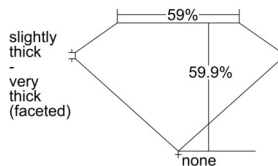

GIA®

FACSIMILE

GIA REPORT 6502520100

Verify this report at GIA.edu

GIA NATURAL DIAMOND DOSSIER®

September 26, 2024
GIA Report Number 6502520100
Shape and Cutting Style ..... Heart Brilliant
Measurements ..... 4.70 x 5.53 x 3.31 mm

GRADING RESULTS

Carat Weight ..... 0.50 carat
Color Grade ..... F
Clarity Grade VS1

ADDITIONAL GRADING INFORMATION

Polish ..... Excellent
Symmetry ..... Very Good
Fluorescence ..... None
Clarity Characteristics ..... Feather, Pinpoint
Inscription(s): GIA 6502520100

PROPORTIONS

Profile not to actual proportions

GRADING SCALES

GIA COLOR SCALE		GIA CLARITY SCALE		
COLORLESS	D	VERY VERY SLIGHTLY INCLUDED	FLAWLESS	
	E		INTERNALLY FLAWLESS	
	F	VERY SLIGHTLY INCLUDED	VS₁	
	G		VS₂	
	H		VS₁	
	NEAR COLORLESS	I	SLIGHTLY INCLUDED	SI₁
		J		SI₂
		K	INCLUDED	I₁
		L		I₂
		M		I₃
N				
O				
P				
FAINT	Q			
	R			
	S			
	T			
	U			
	V			
VERT LIGHT	W			
	X			
	Y			
	Z