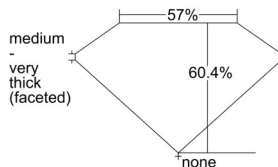

GIA®

FACSIMILE

GIA REPORT 6502520512

Verify this report at GIA.edu

GIA NATURAL DIAMOND DOSSIER®

September 26, 2024
GIA Report Number 6502520512
Shape and Cutting Style ..... Heart Brilliant
Measurements ..... 5.28 x 6.09 x 3.68 mm

GRADING RESULTS

Carat Weight ..... 0.70 carat
Color Grade ..... H
Clarity Grade VS2

ADDITIONAL GRADING INFORMATION

Polish ..... Excellent
Symmetry ..... Excellent
Fluorescence ..... None
Clarity Characteristics ..... Crystal
Inscription(s): GIA 6502520512

PROPORTIONS

Profile not to actual proportions

GRADING SCALES

GIA COLOR SCALE		GIA CLARITY SCALE			
COLORLESS	D	VERY VERY SLIGHTLY INCLUDED	FLAWLESS		
	E		INTERNALLY FLAWLESS		
	F		VVS₁		
	G		VVS₂		
	NEAR COLORLESS	H	VERY SLIGHTLY INCLUDED	VS₁	
		I		VS₂	
		FAINT	J	SLIGHTLY INCLUDED	SI₁
			K		SI₂
	L		I₁		
	VERY LIGHT		M	INCLUDED	I₂
N			I₃		
O					
P					
LIGHT	Q				
	R				
	S				
	T				
	U				
	Z