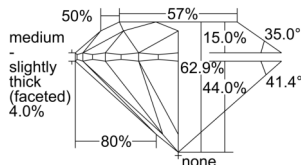

GIA®

FACSIMILE

GIA REPORT 6502520826

Verify this report at GIA.edu

GIA NATURAL DIAMOND DOSSIER®

September 27, 2024
GIA Report Number 6502520826
Shape and Cutting Style ..... Round Brilliant
Measurements ..... 4.05 - 4.08 x 2.56 mm

GRADING RESULTS

Carat Weight ..... 0.26 carat
Color Grade ..... F
Clarity Grade VS2
Cut Grade ..... Excellent

ADDITIONAL GRADING INFORMATION

Polish ..... Excellent
Symmetry ..... Excellent
Fluorescence ..... None
Clarity Characteristics ..... Cloud, Crystal
Inscription(s): GIA 6502520826

PROPORTIONS

Profile to actual proportions

GRADING SCALES

GIA COLOR SCALE	GIA CLARITY SCALE	GIA CUT SCALE
D	FLAWLESS	EXCELLENT
E	FLAWLESS	
F	INTERNALLY FLAWLESS	VERY GOOD
G	FLAWLESS	
H	VVS₁	GOOD
I	VVS₂	
J	VS₁	FAIR
K	VS₂	
L	SI₁	POOR
M	SI₂	
N	I₁	
O	I₂	
P	I₃	
Q		
R		
S		
T		
U		
V		
W		
X		
Y		
Z