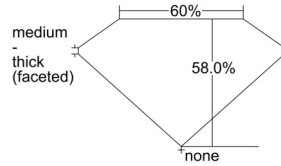

GIA®

FACSIMILE

GIA REPORT 6502521350

Verify this report at GIA.edu

GIA NATURAL DIAMOND DOSSIER®

September 27, 2024
GIA Report Number 6502521350
Shape and Cutting Style ..... Heart Brilliant
Measurements ..... 5.17 x 5.85 x 3.39 mm

GRADING RESULTS

Carat Weight ..... 0.59 carat
Color Grade ..... G
Clarity Grade VS2

ADDITIONAL GRADING INFORMATION

Polish ..... Excellent
Symmetry ..... Excellent
Fluorescence ..... None
Clarity Characteristics ..... Feather, Cloud
Inscription(s): GIA 6502521350

PROPORTIONS

Profile not to actual proportions

GRADING SCALES

GIA COLOR SCALE		GIA CLARITY SCALE			
COLORLESS	D	VERY VERY SLIGHTLY INCLUDED	FLAWLESS		
	E		INTERNALLY FLAWLESS		
	F		VVS₁		
	G		VVS₂		
	NEAR COLORLESS	H	VERY SLIGHTLY INCLUDED	VS₁	
		I		VS₂	
		FAINT	J	SLIGHTLY INCLUDED	SI₁
			K		SI₂
	L		I₁		
	M		I₂		
N	I₃				
O					
LIGHT	P				
	Q				
	R				
	S				
	T				
	U				
	V				
	Z