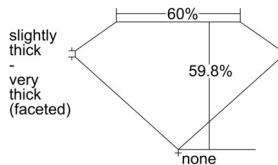

GIA®

FACSIMILE

GIA REPORT 6502521600

Verify this report at GIA.edu

GIA NATURAL DIAMOND DOSSIER®

September 26, 2024
GIA Report Number 6502521600
Shape and Cutting Style ..... Heart Brilliant
Measurements ..... 5.30 x 6.17 x 3.69 mm

GRADING RESULTS

Carat Weight ..... 0.71 carat
Color Grade ..... E
Clarity Grade VS1

ADDITIONAL GRADING INFORMATION

Polish ..... Excellent
Symmetry ..... Excellent
Fluorescence ..... None
Clarity Characteristics ..... Crystal, Feather
Inscription(s): GIA 6502521600

PROPORTIONS

Profile not to actual proportions

GRADING SCALES

GIA COLOR SCALE		GIA CLARITY SCALE		
COLORLESS	D	VERY VERY SLIGHTLY INCLUDED	FLAWLESS	
	E		INTERNALLY FLAWLESS	
	F		VS₁	
	G		VS₂	
	NEAR COLORLESS	H	VERY SLIGHTLY INCLUDED	VS₁
		I		VS₂
		J		SI₁
		K		SI₂
	FAINT	L	INCLUDED	I₁
		M		I₂
N		I₃		
O				
P				
Q				
R				
S				
VERT LIGHT	T			
	U			
	V			
	W			
LIGHT	X			
	Y			
	Z