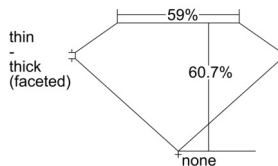

GIA®

FACSIMILE

GIA REPORT 6502521933

Verify this report at GIA.edu

GIA NATURAL DIAMOND DOSSIER®

September 26, 2024
GIA Report Number 6502521933
Shape and Cutting Style ..... Heart Brilliant
Measurements ..... 5.45 x 6.09 x 3.70 mm

GRADING RESULTS

Carat Weight ..... 0.70 carat
Color Grade ..... E
Clarity Grade SI1

ADDITIONAL GRADING INFORMATION

Polish ..... Excellent
Symmetry ..... Excellent
Fluorescence ..... None
Clarity Characteristics ..... Feather
Inscription(s): GIA 6502521933

PROPORTIONS

Profile not to actual proportions

GRADING SCALES

GIA COLOR SCALE		GIA CLARITY SCALE			
COLORLESS	D	VERY VERY SLIGHTLY INCLUDED	FLAWLESS		
	E		INTERNALLY FLAWLESS		
	F	VERY SLIGHTLY INCLUDED	VVS₁		
	G		VVS₂		
	H		VS₁		
	NEAR COLORLESS	I	SLIGHTLY INCLUDED	VS₂	
		J		SI₁	
		FAINT	K	INCLUDED	SI₂
			L		I₁
			M		I₂
VERT LIGHT	N	LIGHT	I₃		
	O				
	P				
	Q				
	R				
	S				
	T				
LIGHT	U				
	V				
	W				
	X				
Y					
Z