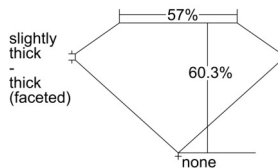

GIA®

FACSIMILE

GIA REPORT 6502523623

Verify this report at GIA.edu

GIA NATURAL DIAMOND DOSSIER®

September 27, 2024
GIA Report Number 6502523623
Shape and Cutting Style ..... Marquise Brilliant
Measurements ..... 8.13 x 4.48 x 2.70 mm

GRADING RESULTS

Carat Weight ..... 0.59 carat
Color Grade ..... D
Clarity Grade VS2

ADDITIONAL GRADING INFORMATION

Polish ..... Excellent
Symmetry ..... Excellent
Fluorescence ..... None
Clarity Characteristics ..... Cloud, Crystal, Feather
Inscription(s): GIA 6502523623

PROPORTIONS

Profile not to actual proportions

GRADING SCALES

GIA COLOR SCALE		GIA CLARITY SCALE		
NEAR COLORLESS	D	VERY VERY SLIGHTLY INCLUDED	FLAWLESS	
	E		INTERNALLY FLAWLESS	
	F	VERY SLIGHTLY INCLUDED	VVS₁	
	G		VVS₂	
	H		VS₁	
	FAINT	I	SLIGHTLY INCLUDED	VS₂
		J		SI₁
		K	INCLUDED	SI₂
		L		I₁
		M		I₂
LIGHT	N		I₃	
	O			
	P			
	Q			
	R