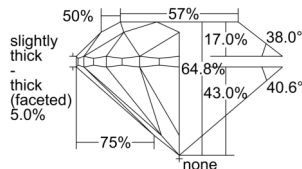

GIA®

FACSIMILE

GIA REPORT 6502523787

Verify this report at GIA.edu

GIA NATURAL DIAMOND DOSSIER®

September 27, 2024
GIA Report Number 6502523787
Shape and Cutting Style ..... Round Brilliant
Measurements ..... 4.73 - 4.80 x 3.08 mm

GRADING RESULTS

Carat Weight ..... 0.45 carat
Color Grade ..... E
Clarity Grade S11
Cut Grade ..... Very Good

ADDITIONAL GRADING INFORMATION

Polish ..... Excellent
Symmetry ..... Very Good
Fluorescence ..... None
Clarity Characteristics ..... Cloud
Inscription(s): GIA 6502523787

PROPORTIONS

Profile to actual proportions

GRADING SCALES

GIA COLOR SCALE	GIA CLARITY SCALE	GIA CUT SCALE
COLOURLESS D	FLAWLESS	EXCELLENT
E	INTERNALLY FLAWLESS	
F	VVS₁	VERY GOOD
G		
H	VVS₂	GOOD
I	VS₁	
J	VS₂	FAIR
K	S1₁	
L	S1₂	POOR
M	I₁	
N	I₂	
O	I₃	
P		
Q		
R		
S		
T		
U		
V		
W		
X		
Y		
Z