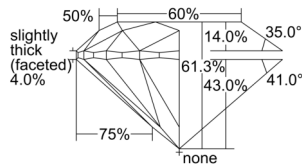

GIA®

FACSIMILE

GIA REPORT 6502528359

Verify this report at GIA.edu

GIA NATURAL DIAMOND DOSSIER®

September 30, 2024
GIA Report Number 6502528359
Shape and Cutting Style ..... Round Brilliant
Measurements ..... 4.85 - 4.89 x 2.98 mm

GRADING RESULTS

Carat Weight ..... 0.44 carat
Color Grade ..... G
Clarity Grade S11
Cut Grade ..... Excellent

ADDITIONAL GRADING INFORMATION

Polish ..... Excellent
Symmetry ..... Excellent
Fluorescence ..... None
Clarity Characteristics..... Feather, Crystal, Cloud
Inscription(s): GIA 6502528359

PROPORTIONS

Profile to actual proportions

GRADING SCALES

GIA COLOR SCALE	GIA CLARITY SCALE	GIA CUT SCALE	
D	FLAWLESS	EXCELLENT	
E	INTERNALLY FLAWLESS		
F		VVS₁	VERY GOOD
G	VVS₂		
H	VS₁	GOOD	
I	VS₂		
J	S1₁	FAIR	
K	S1₂		
L	I₁	POOR	
M	I₂		
N	I₃		
O			
P			
Q			
R			
S			
T			
U			
V			
W			
X			
Y			
Z