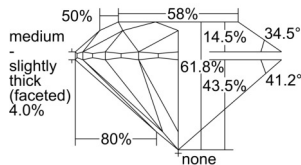

GIA®

FACSIMILE

GIA REPORT 6502530725

Verify this report at GIA.edu

GIA NATURAL DIAMOND DOSSIER®

October 01, 2024
GIA Report Number 6502530725
Shape and Cutting Style ..... Round Brilliant
Measurements ..... 3.74 - 3.76 x 2.32 mm

GRADING RESULTS

Carat Weight ..... 0.20 carat
Color Grade ..... E
Clarity Grade S11
Cut Grade ..... Excellent

ADDITIONAL GRADING INFORMATION

Polish ..... Excellent
Symmetry ..... Excellent
Fluorescence ..... None
Clarity Characteristics ..... Cloud, Crystal
Inscription(s): GIA 6502530725

PROPORTIONS

Profile to actual proportions

GRADING SCALES

GIA COLOR SCALE	GIA CLARITY SCALE	GIA CUT SCALE	
D	FLAWLESS	EXCELLENT	
E	INTERNALLY FLAWLESS		
F		VVS₁	VERY GOOD
G	VVS₂		
H	VS₁	GOOD	
I	VS₂		
J	S1₁	FAIR	
K	S1₂		
L	I₁	POOR	
M	I₂		
N	I₃		
O			
P			
Q			
R			
S			
T			
U			
V			
W			
X			
Y			
Z