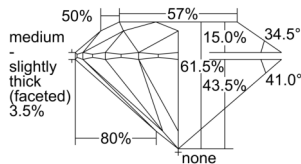

GIA®

FACSIMILE

GIA REPORT 6502532130

Verify this report at GIA.edu

GIA NATURAL DIAMOND DOSSIER®

October 01, 2024
GIA Report Number 6502532130
Shape and Cutting Style ..... Round Brilliant
Measurements ..... 3.81 - 3.82 x 2.35 mm

GRADING RESULTS

Carat Weight ..... 0.20 carat
Color Grade ..... F
Clarity Grade VS2
Cut Grade ..... Excellent

ADDITIONAL GRADING INFORMATION

Polish ..... Excellent
Symmetry ..... Excellent
Fluorescence ..... None
Clarity Characteristics..... Crystal, Cloud
Inscription(s): GIA 6502532130

PROPORTIONS

Profile to actual proportions

GRADING SCALES

GIA COLOR SCALE

COLORESS	D
	E
	F
	G
	H
	I
	J
NEAR COLORESS	K
	L
FANIT	M
	N
	O
	P
VERY LIGHT	Q
	R
	S
	T
	U
	V
	W
	X
	Y
LIGHT	Z

GIA CLARITY SCALE

VERY VERY SLIGHTLY INCLUDED	FLAWLESS
	INTERNALLY FLAWLESS
VERY SLIGHTLY INCLUDED	VVS₁
	VVS₂
SLIGHTLY INCLUDED	VS₁
	VS₂
INCLUDED	SI₁
	SI₂
	I₁
	I₂
	I₃

GIA CUT SCALE

EXCELLENT
VERY GOOD
GOOD
FAIR
POOR