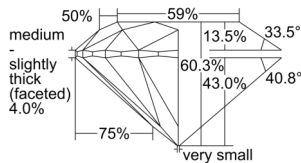

GIA®

FACSIMILE

GIA REPORT 6502532191

Verify this report at GIA.edu

GIA NATURAL DIAMOND DOSSIER®

October 01, 2024
GIA Report Number 6502532191
Shape and Cutting Style ..... Round Brilliant
Measurements ..... 3.97 - 3.98 x 2.40 mm

GRADING RESULTS

Carat Weight ..... 0.23 carat
Color Grade ..... E
Clarity Grade S11
Cut Grade ..... Excellent

ADDITIONAL GRADING INFORMATION

Polish ..... Excellent
Symmetry ..... Excellent
Fluorescence ..... None
Clarity Characteristics ..... Crystal, Cloud
Inscription(s): GIA 6502532191

PROPORTIONS

Profile to actual proportions

GRADING SCALES

GIA COLOR SCALE	GIA CLARITY SCALE	GIA CUT SCALE
D	FLAWLESS	EXCELLENT
E	FLAWLESS	
F	INTERNALLY FLAWLESS	VERY GOOD
G	VVS₁	
H	VVS₂	GOOD
I	VS₁	
J	VS₂	FAIR
K	SI₁	
L	SI₂	POOR
M	I₁	
N	I₂	
O	I₃	
P		
Q		
R		
S		
T		
U		
V		
W		
X		
Y		
Z