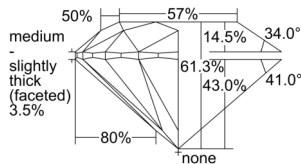

GIA®

FACSIMILE

GIA REPORT 6502532331

Verify this report at GIA.edu

GIA NATURAL DIAMOND DOSSIER®

October 01, 2024
GIA Report Number 6502532331
Shape and Cutting Style ..... Round Brilliant
Measurements ..... 3.86 - 3.87 x 2.37 mm

GRADING RESULTS

Carat Weight ..... 0.21 carat
Color Grade ..... D
Clarity Grade S11
Cut Grade ..... Excellent

ADDITIONAL GRADING INFORMATION

Polish ..... Excellent
Symmetry ..... Excellent
Fluorescence ..... None
Clarity Characteristics..... Knot, Crystal, Cloud
Inscription(s): GIA 6502532331

PROPORTIONS

Profile to actual proportions

GRADING SCALES

GIA COLOR SCALE	GIA CLARITY SCALE	GIA CUT SCALE	
D	FLAWLESS	EXCELLENT	
E	INTERNALLY FLAWLESS		
F		VVS₁	VERY GOOD
G	VVS₂		
H	VS₁	GOOD	
I	VS₂		
J	S1₁	FAIR	
K	S1₂		
L	I₁	POOR	
M	I₂		
N	I₃		
O			
P			
Q			
R			
S			
T			
U			
V			
W			
X			
Y			
Z