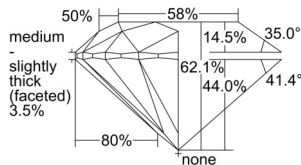

GIA®

FACSIMILE

GIA REPORT 6502532374

Verify this report at GIA.edu

GIA NATURAL DIAMOND DOSSIER®

October 01, 2024
GIA Report Number 6502532374
Shape and Cutting Style ..... Round Brilliant
Measurements ..... 3.62 - 3.64 x 2.25 mm

GRADING RESULTS

Carat Weight ..... 0.18 carat
Color Grade ..... E
Clarity Grade S11
Cut Grade ..... Excellent

ADDITIONAL GRADING INFORMATION

Polish ..... Excellent
Symmetry ..... Excellent
Fluorescence ..... None
Clarity Characteristics..... Cloud, Feather
Inscription(s): GIA 6502532374

PROPORTIONS

Profile to actual proportions

GRADING SCALES

GIA COLOR SCALE	GIA CLARITY SCALE	GIA CUT SCALE	
D	FLAWLESS	EXCELLENT	
E	INTERNALLY FLAWLESS		
F		VVS₁	VERY GOOD
G	VVS₂		
H	VS₁	GOOD	
I	VS₂		
J	S1₁	FAIR	
K	S1₂		
L	I₁	POOR	
M	I₂		
N	I₃		
O			
P			
Q			
R			
S			
T			
U			
V			
W			
X			
Y			
Z