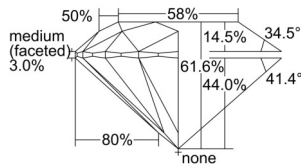

GIA®

FACSIMILE

GIA REPORT 6502532459

Verify this report at GIA.edu

GIA NATURAL DIAMOND DOSSIER®

October 01, 2024
GIA Report Number 6502532459
Shape and Cutting Style ..... Round Brilliant
Measurements ..... 3.69 - 3.71 x 2.28 mm

GRADING RESULTS

Carat Weight ..... 0.19 carat
Color Grade ..... E
Clarity Grade VS1
Cut Grade ..... Excellent

ADDITIONAL GRADING INFORMATION

Polish ..... Excellent
Symmetry ..... Excellent
Fluorescence ..... None
Clarity Characteristics..... Crystal, Cloud, Needle
Inscription(s): GIA 6502532459

PROPORTIONS

Profile to actual proportions

GRADING SCALES

GIA COLOR SCALE	GIA CLARITY SCALE	GIA CUT SCALE	
D	FLAWLESS	EXCELLENT	
E	INTERNALLY FLAWLESS		
F		VVS₁	VERY GOOD
G	VVS₂		
H	VS₁	GOOD	
I	VS₂		
J	SI₁	FAIR	
K	SI₂		
L	I₁	POOR	
M			
N			
O	I₂		
P			
Q	I₃		
R			
S			
T			
U			
V			
W			
X			
Y			
Z