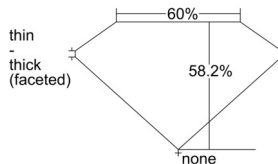

GIA®

FACSIMILE

GIA REPORT 6502535024

Verify this report at GIA.edu

GIA NATURAL DIAMOND DOSSIER®

September 30, 2024
GIA Report Number 6502535024
Shape and Cutting Style ..... Heart Brilliant
Measurements ..... 4.81 x 5.56 x 3.24 mm

GRADING RESULTS

Carat Weight ..... 0.51 carat
Color Grade ..... F
Clarity Grade VS1

ADDITIONAL GRADING INFORMATION

Polish ..... Excellent
Symmetry ..... Very Good
Fluorescence ..... None
Clarity Characteristics.. Crystal, Cloud, Feather, Indented Natural
Inscription(s): GIA 6502535024

PROPORTIONS

Profile not to actual proportions

GRADING SCALES

GIA COLOR SCALE		GIA CLARITY SCALE			
COLORLESS	D	VERY VERY SLIGHTLY INCLUDED	FLAWLESS		
	E		INTERNALLY FLAWLESS		
	F	VERY SLIGHTLY INCLUDED	VVS₁		
	G		VVS₂		
	H		VS₁		
	NEAR COLORLESS	I	SLIGHTLY INCLUDED	VS₂	
		J		SI₁	
		FAINT	K	INCLUDED	SI₂
			L		I₁
			M		I₂
VERT LIGHT	N	LIGHT	I₃		
	O				
	P				
	Q				
	R