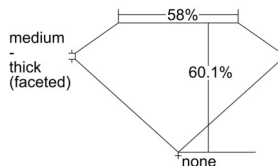

GIA®

FACSIMILE

GIA REPORT 6502535114

Verify this report at GIA.edu

GIA NATURAL DIAMOND DOSSIER®

September 30, 2024
GIA Report Number 6502535114
Shape and Cutting Style ..... Oval Brilliant
Measurements ..... 6.51 x 4.42 x 2.66 mm

GRADING RESULTS

Carat Weight ..... 0.50 carat
Color Grade ..... E
Clarity Grade VS1

ADDITIONAL GRADING INFORMATION

Polish ..... Excellent
Symmetry ..... Excellent
Fluorescence ..... None
Clarity Characteristics ..... Feather
Inscription(s): GIA 6502535114

PROPORTIONS

Profile not to actual proportions

GRADING SCALES

GIA COLOR SCALE		GIA CLARITY SCALE			
COLORLESS	D	VERY VERY SLIGHTLY INCLUDED	FLAWLESS		
	E		INTERNALLY FLAWLESS		
	F		VVS₁		
	NEAR COLORLESS	G	VERY SLIGHTLY INCLUDED	VVS₂	
		H		VS₁	
		FANT	I	SLIGHTLY INCLUDED	VS₂
			J		SI₁
	LIGHT	K	INCLUDED	SI₂	
		L		I₁	
		M		I₂	
N		I₃			
O					
P					
Q					
R					
S					
T					
U					
V					
W					
X					
Y					
Z