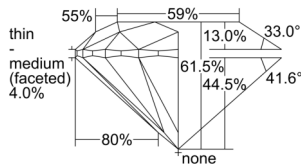

GIA®

FACSIMILE

GIA REPORT 6502535457

Verify this report at GIA.edu

GIA NATURAL DIAMOND DOSSIER®

September 30, 2024
GIA Report Number 6502535457
Shape and Cutting Style ..... Round Brilliant
Measurements ..... 4.73 - 4.76 x 2.91 mm

GRADING RESULTS

Carat Weight ..... 0.40 carat
Color Grade I
Clarity Grade VVS1
Cut Grade ..... Excellent

ADDITIONAL GRADING INFORMATION

Polish ..... Excellent
Symmetry ..... Excellent
Fluorescence ..... None
Clarity Characteristics ..... Feather
Inscription(s): GIA 6502535457

PROPORTIONS

Profile to actual proportions

GRADING SCALES

GIA COLOR SCALE	GIA CLARITY SCALE	GIA CUT SCALE	
D	FLAWLESS	EXCELLENT	
E	INTERNALLY FLAWLESS		
F		VVS₁	VERY GOOD
G	VVS₂		
H	VS₁	GOOD	
I	VS₂		
J	SI₁	FAIR	
K	SI₂		
L	I₁	POOR	
M			
N			
O	I₂		
P			
Q	I₃		
R			
S			
T			
U			
V			
W			
X			
Y			
Z