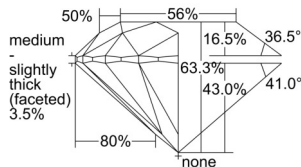

GIA®

FACSIMILE

GIA REPORT 6502537820

Verify this report at GIA.edu

GIA NATURAL DIAMOND DOSSIER®

September 30, 2024
GIA Report Number 6502537820
Shape and Cutting Style ..... Round Brilliant
Measurements ..... 5.31 - 5.33 x 3.37 mm

GRADING RESULTS

Carat Weight ..... 0.59 carat
Color Grade ..... J
Clarity Grade VS1
Cut Grade ..... Excellent

ADDITIONAL GRADING INFORMATION

Polish ..... Excellent
Symmetry ..... Excellent
Fluorescence ..... None
Clarity Characteristics ..... Crystal, Cloud, Pinpoint
Inscription(s): GIA 6502537820

PROPORTIONS

Profile to actual proportions

GRADING SCALES

GIA COLOR SCALE	GIA CLARITY SCALE	GIA CUT SCALE	
D	FLAWLESS	EXCELLENT	
E	INTERNALLY FLAWLESS		
F		VVS₁	VERY GOOD
G	VVS₂		
H	VS₁	GOOD	
I	VS₂		
J	SI₁	FAIR	
K	SI₂		
L	I₁	POOR	
M			
N			
O	I₂		
P			
Q			
R	I₃		
S			
T			
U			
V			
W			
X			
Y			
Z