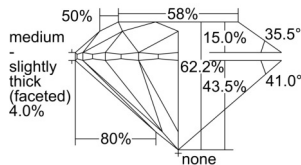

GIA®

FACSIMILE

GIA REPORT 6502537971

Verify this report at GIA.edu

GIA NATURAL DIAMOND DOSSIER®

September 30, 2024
GIA Report Number 6502537971
Shape and Cutting Style ..... Round Brilliant
Measurements ..... 4.43 - 4.45 x 2.76 mm

GRADING RESULTS

Carat Weight ..... 0.33 carat
Color Grade ..... F
Clarity Grade S11
Cut Grade ..... Excellent

ADDITIONAL GRADING INFORMATION

Polish ..... Excellent
Symmetry ..... Excellent
Fluorescence ..... Medium Blue
Clarity Characteristics ..... Crystal, Feather
Inscription(s): GIA 6502537971

PROPORTIONS

Profile to actual proportions

GRADING SCALES

GIA COLOR SCALE	GIA CLARITY SCALE	GIA CUT SCALE	
D	FLAWLESS	EXCELLENT	
E	INTERNALLY FLAWLESS		
F		VVS₁	VERY GOOD
G	VVS₂		
H	VS₁	GOOD	
I	VS₂		
J	S1₁	FAIR	
K	S1₂		
L	I₁	POOR	
M	I₂		
N	I₃		
O			
P			
Q			
R			
S			
T			
U			
V			
W			
X			
Y			
Z