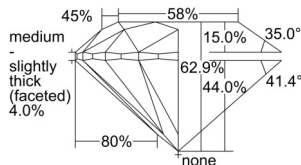

GIA®

FACSIMILE

GIA REPORT 6502539063

Verify this report at GIA.edu

GIA NATURAL DIAMOND DOSSIER®

October 01, 2024
GIA Report Number 6502539063
Shape and Cutting Style ..... Round Brilliant
Measurements ..... 5.95 - 5.97 x 3.75 mm

GRADING RESULTS

Carat Weight ..... 0.82 carat
Color Grade ..... D
Clarity Grade VS1
Cut Grade ..... Excellent

ADDITIONAL GRADING INFORMATION

Polish ..... Excellent
Symmetry ..... Excellent
Fluorescence ..... Medium Blue
Clarity Characteristics ..... Crystal
Inscription(s): GIA 6502539063

PROPORTIONS

Profile to actual proportions

GRADING SCALES

GIA COLOR SCALE

COLORESS	D
	E
	F
	G
	H
	I
	J
NEAR COLORESS	K
	L
FANIT	M
	N
	O
	P
VERY LIGHT	Q
	R
	S
	T
	U
	V
	W
	X
	Y
LIGHT	Z

GIA CLARITY SCALE

FLAWLESS	INTERNAL FLAWLESS	
		FLAWLESS
VERY VERY SLIGHTLY INCLUDED	VVS₁	
	VVS₂	
VERY SLIGHTLY INCLUDED	VS₁	
	VS₂	
SLIGHTLY INCLUDED	SI₁	
	SI₂	
INCLUDED	I₁	
	I₂	
	I₃	

GIA CUT SCALE

EXCELLENT
VERY GOOD
GOOD
FAIR
POOR