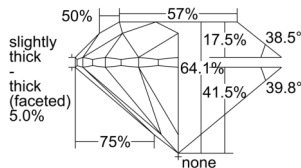

GIA®

FACSIMILE

GIA REPORT 6502539353

Verify this report at GIA.edu

GIA NATURAL DIAMOND DOSSIER®

October 03, 2024
GIA Report Number 6502539353
Shape and Cutting Style ..... Round Brilliant
Measurements ..... 5.98 - 6.04 x 3.85 mm

GRADING RESULTS

Carat Weight ..... 0.90 carat
Color Grade ..... K
Clarity Grade S11
Cut Grade ..... Very Good

ADDITIONAL GRADING INFORMATION

Polish ..... Excellent
Symmetry ..... Very Good
Fluorescence ..... None
Clarity Characteristics..... Cloud, Crystal, Feather
Inscription(s): GIA 6502539353

PROPORTIONS

Profile to actual proportions

GRADING SCALES

GIA COLOR SCALE	GIA CLARITY SCALE	GIA CUT SCALE	
D	FLAWLESS	EXCELLENT	
E	INTERNALLY FLAWLESS		
F		VVS₁	VERY GOOD
G	VVS₂		
H	VS₁	GOOD	
I	VS₂		
J	S1₁	FAIR	
K	S1₂		
L	I₁	POOR	
M	I₂		
N	I₃		
O			
P			
Q			
R			
S			
T			
U			
V			
W			
X			
Y			
Z