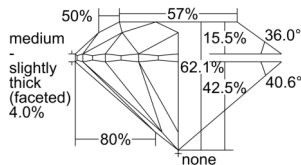

GIA®

FACSIMILE

GIA REPORT 6502540571

Verify this report at GIA.edu

GIA NATURAL DIAMOND DOSSIER®

October 01, 2024
GIA Report Number 6502540571
Shape and Cutting Style ..... Round Brilliant
Measurements ..... 3.70 - 3.72 x 2.30 mm

GRADING RESULTS

Carat Weight ..... 0.19 carat
Color Grade ..... D
Clarity Grade VS2
Cut Grade ..... Excellent

ADDITIONAL GRADING INFORMATION

Polish ..... Excellent
Symmetry ..... Excellent
Fluorescence ..... None
Clarity Characteristics ..... Cloud
Inscription(s): GIA 6502540571

PROPORTIONS

Profile to actual proportions

GRADING SCALES

GIA COLOR SCALE

COLOREDNESS	D
	E
	F
	G
	H
	I
	J
NEAR COLORLESS	K
	L
Faint	M
	N
	O
	P
Very Light	Q
	R
	S
	T
	U
	V
Light	W
	X
	Y
	Z

GIA CLARITY SCALE

VERY VERY SLIGHTLY INCLUDED	FLAWLESS
	INTERNALLY FLAWLESS
VERY SLIGHTLY INCLUDED	VVS₁
	VVS₂
SLIGHTLY INCLUDED	VS₁
	VS₂
INCLUDED	SI₁
	SI₂
	I₁
	I₂
	I₃

GIA CUT SCALE

EXCELLENT
VERY GOOD
GOOD
FAIR
POOR